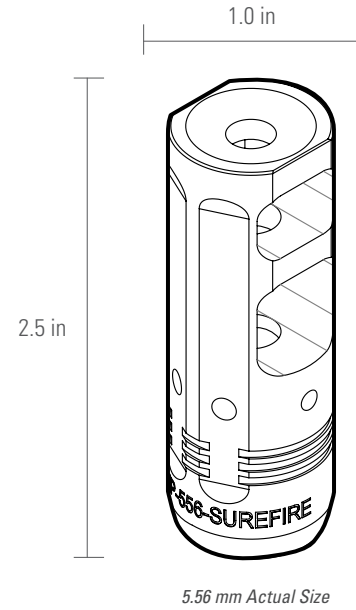

* PROCOMP-556-1/2-28 shown above

PROCOMP MUZZLE BRAKE	
FINISH	Nitride Finish
CALIBER	5.56 mm, 7.62 mm
WEIGHT	5.56 - 3.4 oz (96 g) ; 7.62 - 3.1 oz (90 g)
LENGTH	5.56 - 2.5 inches (6.35 cm) ; 7.62 - 2.7 inches (6.85 cm)

©2019 SureFire, LLC MAR

PACKAGING SPECS

TYPE	Kraft 2 Color Box
HEIGHT	2.75 inches (6.99 cm)
WIDTH	1.65 inches (4.2 cm)
DEPTH	1 inches (2.54 cm)
DISPLAY	Shelf

OTHER VIEWS

± 5.56 mm

± 7.62 mm

BODY SPECS

5.56 mm Actual Size

7.62 mm Actual Size

THE WORLD'S FINEST ILLUMINATION TOOLS, SUPPRESSORS, & TACTICAL PRODUCTS®
18300 Mt. Baldy Circle, Fountain Valley, CA 92708 | 714-545-9444 | Fax: 714-545-9537 | surefire.com

Actual product may vary from photo. Prices and specifications subject to change without notice. | Export of the product(s) shown herein must comply with the appropriate U.S. Government Jurisdiction(s) and Regulation(s).