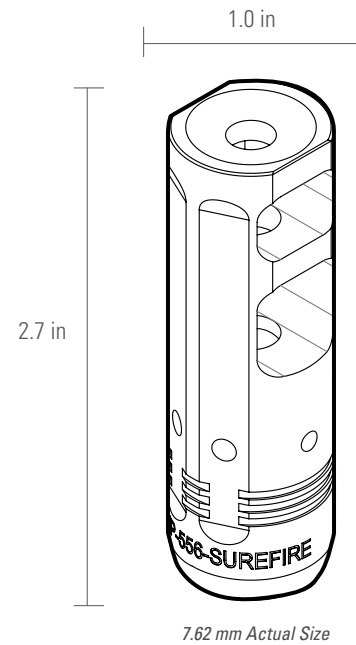

* PROCOMP-556-1/2-28 shown above

PROCOMP MUZZLE BRAKE	
FINISH	Nitride Finish
CALIBER	5.56 mm, 7.62 mm
WEIGHT	5.56 - 3.4 oz (96 g) ; 7.62 - 3.1 oz (90 g)
LENGTH	5.56 - 2.5 inches (6.35 cm) ; 7.62 - 2.7 inches (6.85 cm)

*Actual length may vary, depending on which SureFire adapter is used

SUREFIRE ADAPTERS

5.56mm

Flash Hider:
PROCOMP-556-1/2-28

7.62mm

Flash Hider:
PROCOMP-762-5/8-24

THE WORLD'S FINEST ILLUMINATION TOOLS, SUPPRESSORS, & TACTICAL PRODUCTS[®]

©2019 SureFire, LLC MAR

PACKAGING SPECS

TYPE	Kraft 2 Color Box
HEIGHT	2.75 inches (6.99 cm)
WIDTH	1.65 inches (4.2 cm)
DEPTH	1 inches (2.54 cm)
DISPLAY	Shelf

OTHER VIEWS

± 5.56 mm

± 7.62 mm

BODY SPECS

5.56 mm Actual Size

7.62 mm Actual Size

THE WORLD'S FINEST ILLUMINATION TOOLS, SUPPRESSORS, & TACTICAL PRODUCTS®
18300 Mt. Baldy Circle, Fountain Valley, CA 92708 | 714-545-9444 | Fax: 714-545-9537 | surefire.com

Actual product may vary from photo. Prices and specifications subject to change without notice. | Export of the product(s) shown herein must comply with the appropriate U.S. Government Jurisdiction(s) and Regulation(s).